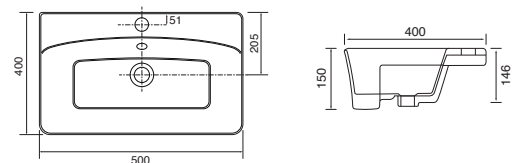

Swindale Semi Recessed Basin

Designed to sit directly on to a 500 Or 600mm standard or slimline basin unit. Single tap hole and integrated type 3 overflow ring. Requires slotted waste.

Product Finishes	Swindale 500 500w x 400d x 27h (Minimum 500 basin unit required.)
White	892701
Price	£245.00