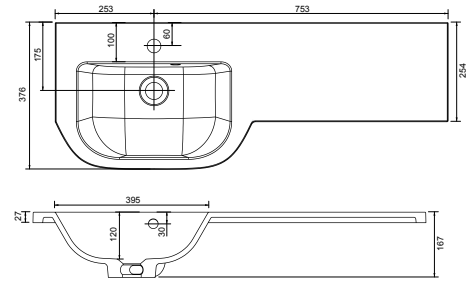

Derwent Cast Semi Recessed Slimline Wing Basin

Designed to sit directly on to a 500 or 600 slimline basin unit and combined with base units to create a 1000, 1200 or 1500mm run of slimline furniture. Not suitable for use with Fitted Furniture Plus ranges. Single tap hole and integrated type 3 overflow ring. Requires a slotted waste.

Product Finishes	Derwent Wing 1000 (1006w x 376d x 23h) (Requires 500mm basin unit)
White	LH 373589
White	RH 373590
Price	£340.00