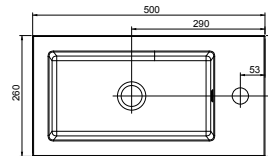

Dart Cast Slimline Sit-In Basin

To sit in a 500 / 600mm slimline basin unit. Can be mounted with tap on LH or RH side. Single tap hole and integrated type 3 overflow ring. Requires a slotted waste.

Product Finishes	Dart 500 Slimline (500w x 260d x 30h)
White	373585
Price	£225.00