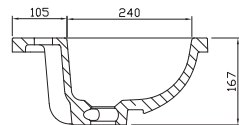

Product	Derwent Cast Slimline 600
Finishes	(606w x 376d x 27h)
White	373576 (to fit 600 Slimline unit)
Price	£245.00