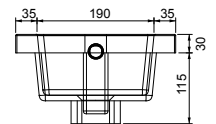

Dart Cast Slimline Sit-In Basin

To sit in a 500 / 600mm slimline basin unit. Can be mounted with tap on LH or RH side. Single tap hole and integrated type 3 overflow ring. Requires a slotted waste.

Product Finishes	Dart 500 Slimline (500w x 260d x 30h)
White	373585
Price	£225.00