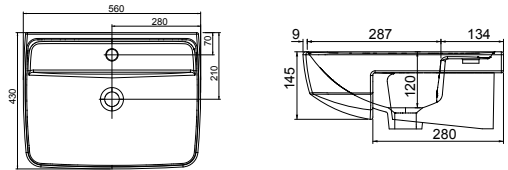

Cherwell Ceramic Semi Recessed Basin

Designed to sit directly on to a 500 Or 600mm standard or slimline basin unit. Single tap hole and integrated type 3 overflow ring. Requires a slotted waste.

Product Finishes	Cherwell (500w x 300d x 35 h)
White	892501 (Minimum 500 basin unit required.)
Price	£245.00

Wenning Ceramic Semi Recessed Basin

Designed to sit directly on to a 500 Or 600mm standard or slimline basin unit. Single tap hole and integrated type 3 overflow ring. Wenning basins include a Chrome interchangeable overflow ring.

Product Finishes	Wenning Ceramic (560w x 430d x 45h)
White	890501 (Minimum 600 basin unit required.)
Price	£150.00

Medway Semi Recessed Basin

Designed to sit directly on to a 500 Or 600mm standard or slimline basin unit. Single tap hole and integrated type 3 overflow ring. Requires slotted waste.

Product Finishes	Medway 500 503w x 395d x 30h (Minimum 500 basin unit required.)
White	892601
Price	£245.00

Swindale Semi Recessed Basin

Designed to sit directly on to a 500 Or 600mm standard or slimline basin unit. Single tap hole and integrated type 3 overflow ring. Requires slotted waste.

Product Finishes	Swindale 500 500w x 400d x 27h (Minimum 500 basin unit required.)
White	892701
Price	£245.00