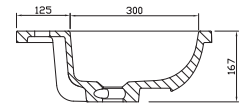

Product	Derwent Cast 600
Finishes	(606w x 456d x 27h)
White	373568 (to fit 600 unit)
Price	£245.00