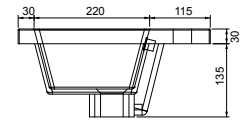

Product Finishes	Dart 600 (600w x 365d x 30h)
White	373584
Price	£230.00