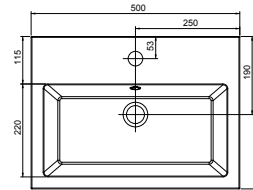

Dart Cast Sit-In Basin

To sit in a 500 / 600mm standard basin unit. Single tap hole and integrated type 3 overflow ring. Requires a slotted waste.

Product Finishes	Dart 500 (500w x 365d x 30h)
White	373564
Price	£225.00