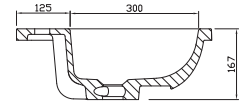

Derwent Cast Semi Recessed Basin

Designed to sit directly on to a 500mm or 600mm standard or slimline basin unit. Single tap hole and integrated type 3 overflow ring. Requires a slotted waste.

Product	Derwent Cast 500
Finishes	(506w x 456d x 27h)
White	373568 (to fit 500 unit)
Price	£228.00