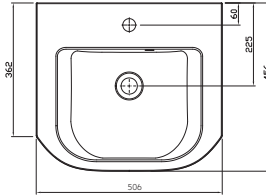

Derwent Cast Semi Recessed Basin

Designed to sit directly on to a 500mm or 600mm standard or slimline basin unit. Single tap hole and integrated type 3 overflow ring. Requires a slotted waste.

Product	Derwent Cast 500
Finishes	(506w x 456d x 27h)
White	373568 (to fit 500 unit)
Price	£228.00