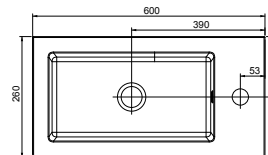

Product Finishes	Dart 600 Slimline (600w x 260d x 30h)
White	373567
Price	£230.00