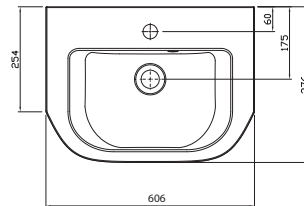

Product	Derwent Cast Slimline 600
Finishes	(606w x 376d x 27h)
White	373576 (to fit 600 Slimline unit)
Price	£245.00