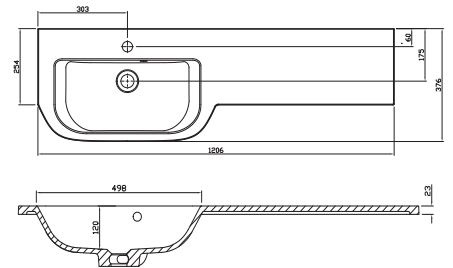

Product Finishes	Derwent Wing 1200 (1206w x 376d x 23h) (Requires 600mm basin unit)
White	LH 373577
White	RH 373578
Price	£375.00