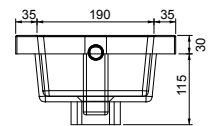

Product Finishes	Dart 600 Slimline (600w x 260d x 30h)
White	373567
Price	£230.00