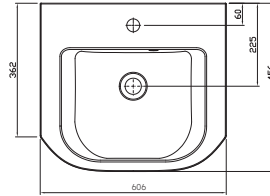

Product	Derwent Cast 600
Finishes	(606w x 456d x 27h)
White	373568 (to fit 600 unit)
Price	£245.00