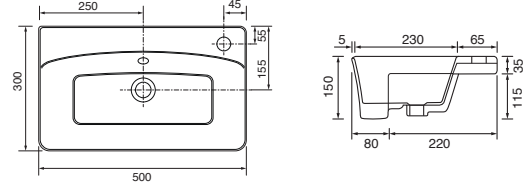

Cherwell Ceramic Semi Recessed Basin

Designed to sit directly on to a 500 Or 600mm standard or slimline basin unit. Single tap hole and integrated type 3 overflow ring. Requires a slotted waste.

Product Finishes	Cherwell (500w x 300d x 35 h)
White	892501 (Minimum 500 basin unit required.)
Price	£245.00

Wenning Ceramic Semi Recessed Basin

Designed to sit directly on to a 500 Or 600mm standard or slimline basin unit. Single tap hole and integrated type 3 overflow ring. Wenning basins include a Chrome interchangeable overflow ring.

Product Finishes	Wenning Ceramic (560w x 430d x 45h)
White	890501 (Minimum 600 basin unit required.)
Price	£150.00