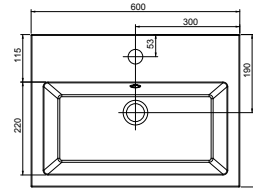

Product Finishes	Dart 600 (600w x 365d x 30h)
White	373584
Price	£230.00