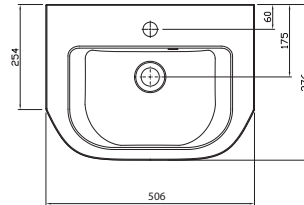

Product	Derwent Cast Slimline 500
Finishes	(506w x 376d x 27h)
White	373575 (to fit 500 Slimline unit)
Price	£228.00