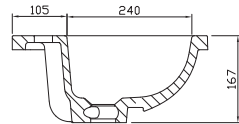

Product	Derwent Cast Slimline 500
Finishes	(506w x 376d x 27h)
White	373575 (to fit 500 Slimline unit)
Price	£228.00