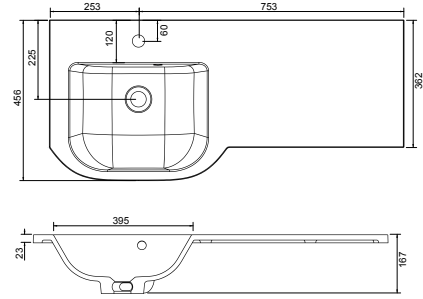

Derwent Cast Semi Recessed Standard Depth Wing Basin

Designed to sit directly on to a 500 or 600 basin unit and combined with base units to create a 1000, 1200 or 1500mm run of furniture. Not suitable for use with Fitted Furniture Plus ranges. Single tap hole and integrated type 3 overflow ring. Requires a slotted waste.

Product Finishes	Derwent Wing 1000 (1006w x 456d x 23h) (Requires 500mm basin unit)
White	LH 373587
White	RH 373588
Price	£360.00