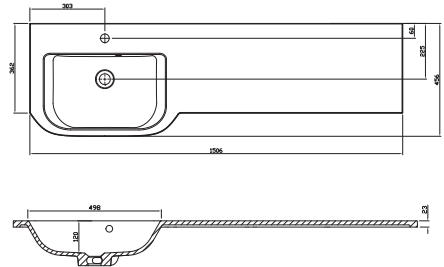

Product Finishes	Derwent Wing 1500 (1506w x 456d x 23h) (Requires 600mm basin unit)
White	LH 373573
White	RH 373574
Price	£420.00