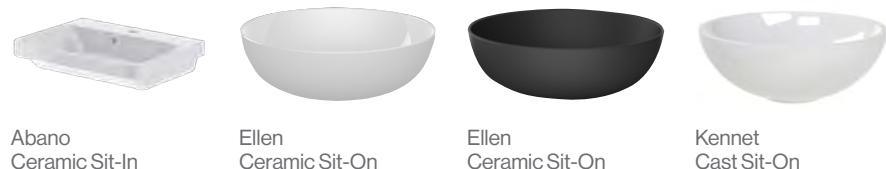

Step 2. Choose a basin

Select a compatible basin to pair with your vanity unit. For more information on these basins please refer to the Vanity Basin section on page 178. Basins marked with an asterisk * do not require a worktop.

Compatible Basins	Product Finishes	Vanity 550 Basins		Vanity 700 Basins		Vanity 600 Basins		Vanity 800 Basins	
Abano Ceramic Vanity*	Gloss White	8944	£145.00	8945	£175.00	8946	£180.00	8947	£250.00
Ellen Ceramic Sit-On	Gloss White	8928	£195.00	8928	£195.00	8928	£195.00	8928	£195.00
Ellen Ceramic Sit-On	Matt Black	8929	£295.00	8929	£295.00	8929	£295.00	8929	£295.00
Kennet Cast Sit-On	Gloss White	3593	£194.00	3593	£194.00	3593	£194.00	3593	£194.00

Abano Ceramic Sit-In   Ellen Ceramic Sit-On   Ellen Ceramic Sit-On   Kennet Cast Sit-On