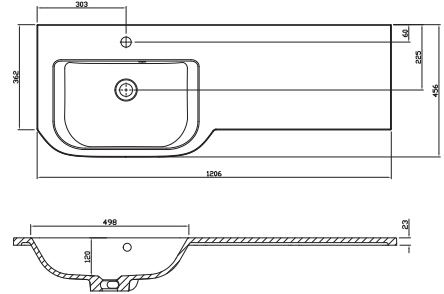

Product Finishes	Derwent Wing 1200 (1206w x 456d x 23h) (Requires 600mm basin unit)
White	LH 373571
White	RH 373572
Price	£390.00