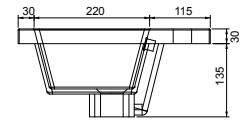

Dart Cast Sit-In Basin

To sit in a 500 / 600mm standard basin unit. Single tap hole and integrated type 3 overflow ring. Requires a slotted waste.

Product Finishes	Dart 500 (500w x 365d x 30h)
White	373564
Price	£225.00