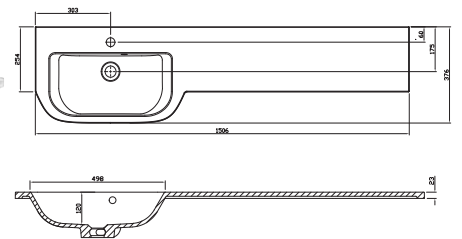

Product Finishes	Derwent Wing 1500 (1506w x 376d x 23h) (Requires 600mm basin unit)
White	LH 373581
White	RH 373582
Price	£400.00