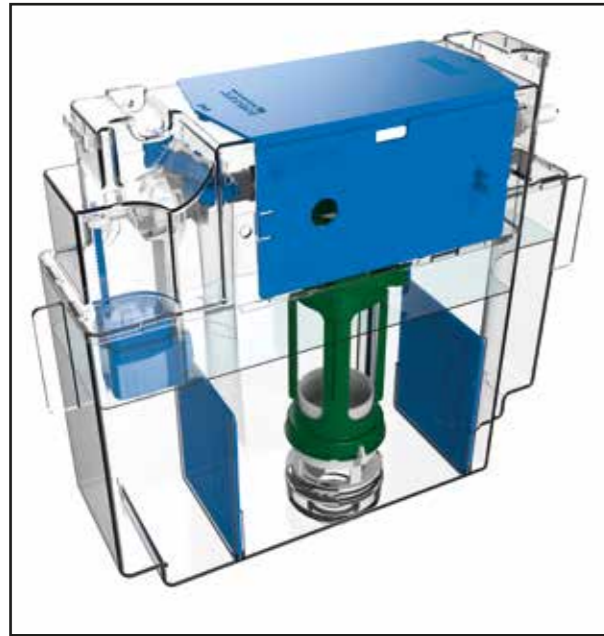

Concealed cisterns used within our furniture are manufactured in the UK by Thomas Dudley, whom are market leader within water technology.

Cisterns are supplied factory assembled, with top and front access panels and easy fit, push fit plumbing fittings.

Cisterns are factory set to 6ltr | 4ltr flush, however they can be quickly converted to 5ltr | 3ltr or 4ltr | 2.6ltr flush settings to offer further water saving opportunities.

When purchasing both cabinet and concealed cistern fittings from us, we will prepare the cabinet in advance of installation, to accept Thomas Dudley Vantage cistern.

This includes drilling and sealing the top fascia to accept the control button(s).

The Vantage cistern features a polystyrene insulation jacket, (exception 400mm width) which reduces noise and condensation, offering protection to your furniture and floor.

Delay fill hydroflo inlet valve ensures the cistern only starts to refill the cistern, once flushing is complete. We offer three flush control options

1. Dio. 51mm dual flush chrome plated button, offering a smooth pneumatic operation.

2. Palm Push. 51mm twin buttons, allowing for easy less abled operation.

3. Sensor. 40mm dual flush infrared sensor. Battery operated. Offering touch free hygienic operation by the wave of a hand.

See Price Guide for Furniture & Concealed Cistern Options and prices.

We strongly recommend Thomas Dudley Vantage concealed cisterns for use within bathroom furniture.

It is easy to fit, quiet in operation, protects against condensation and offer three control options. Crucially it is reliable and safe, holding WRAS accreditation and approved by the European water label scheme.

Please register your warranty within fourteen days of purchase with Thomas Dudley to activate the three year warranty.