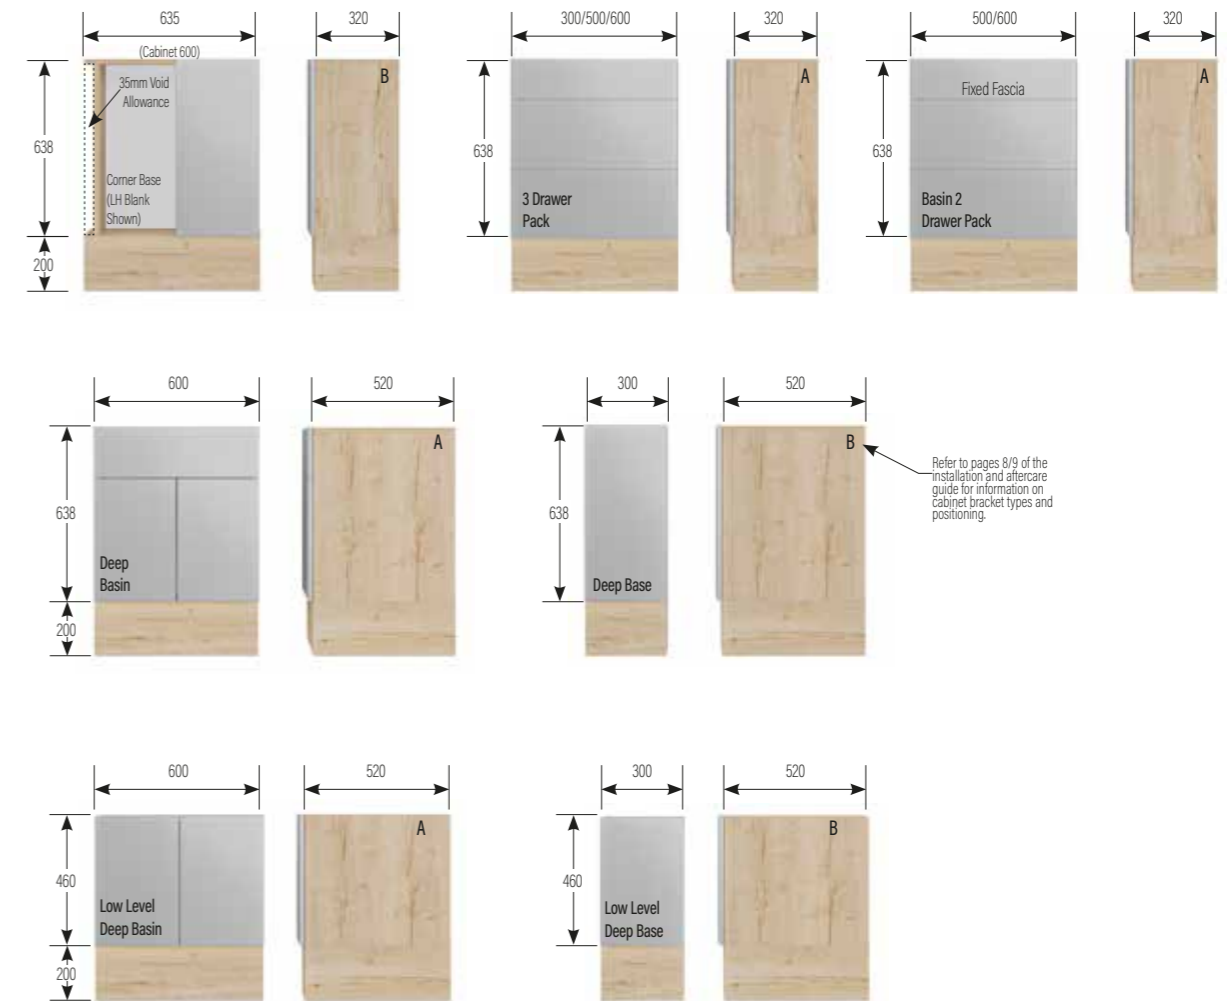

SPACE UNIT HEIGHT CONFIGURATIONS

Space cabinets available in sizes specified below.
Depths are excluding fascia