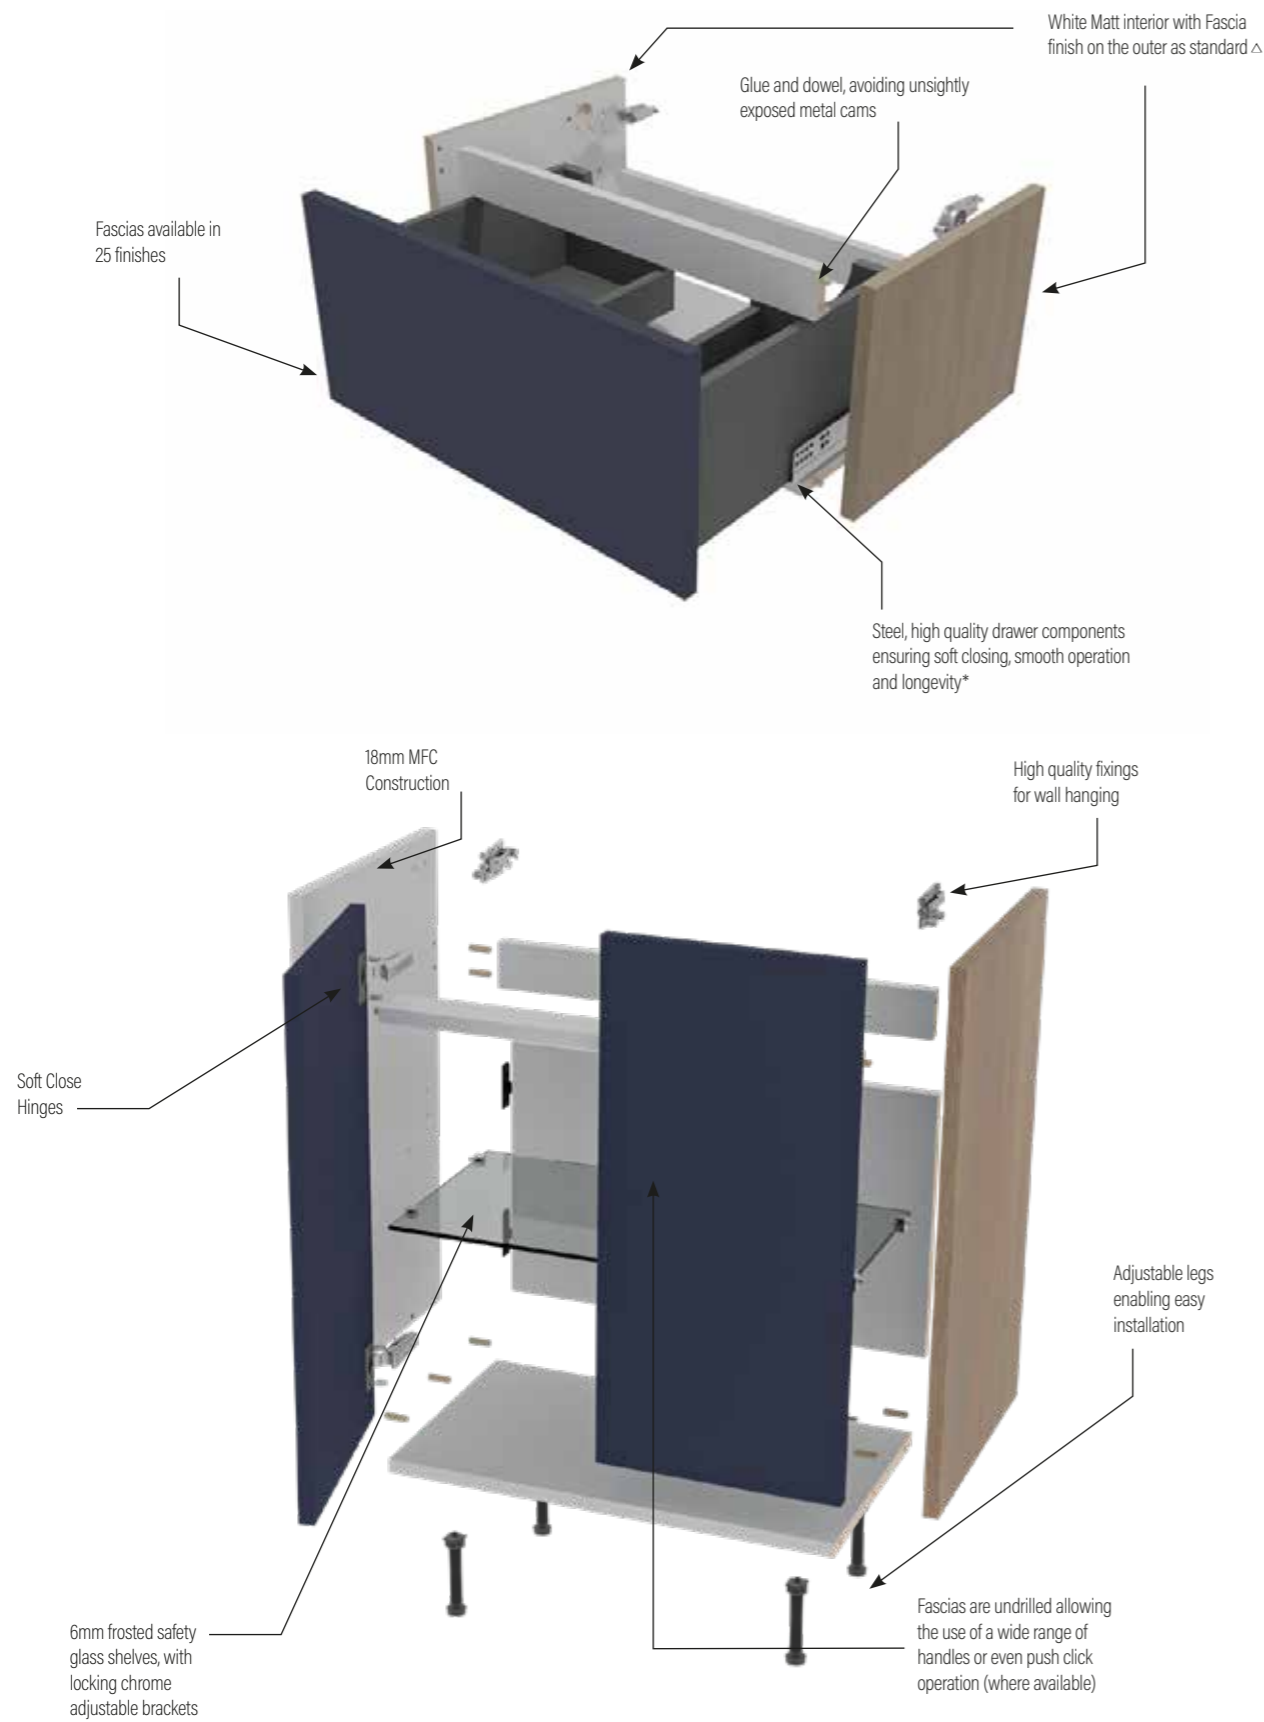

OUR CABINETS