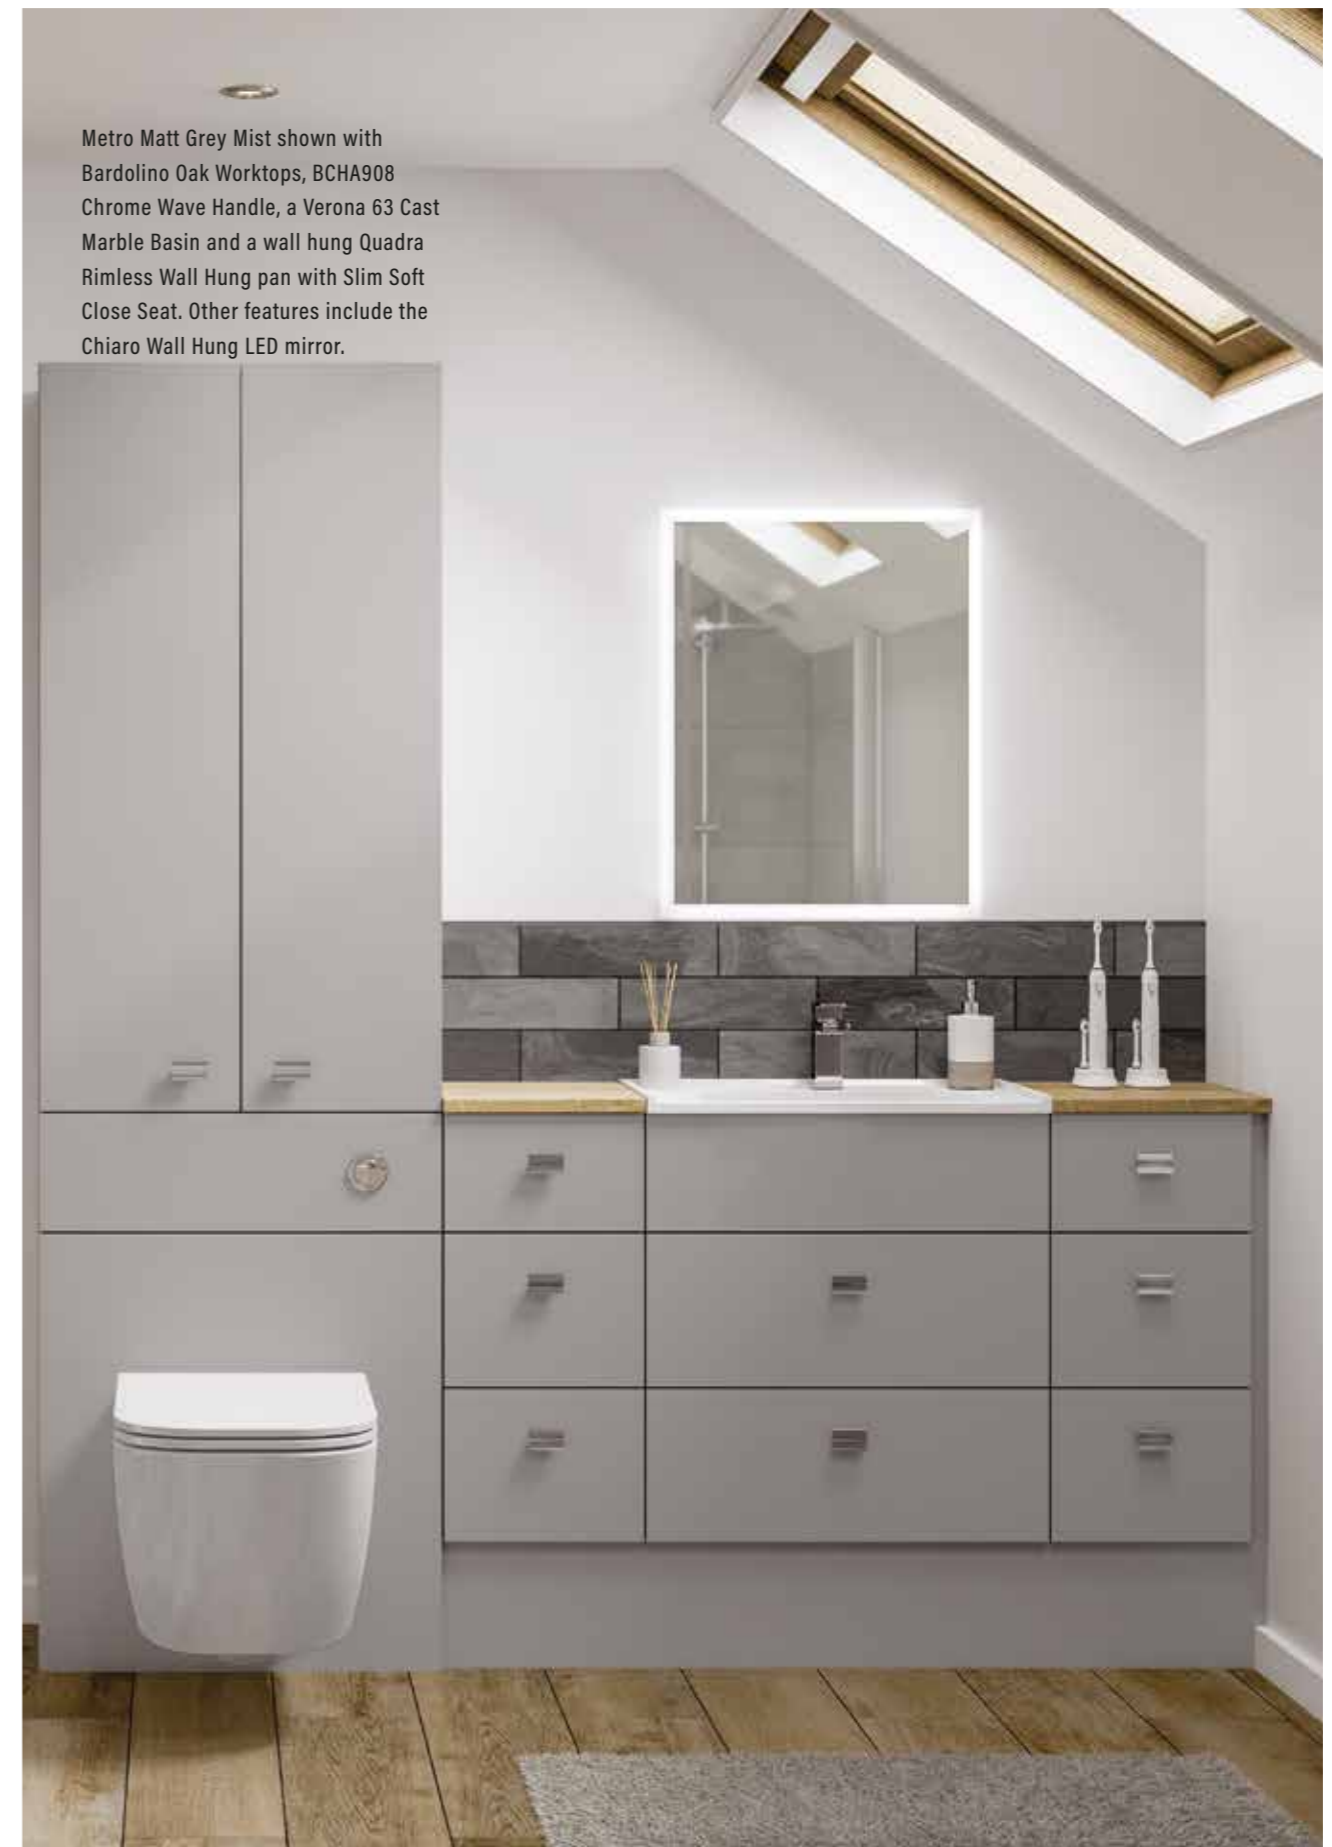

PRICE GROUP 1

Metro Matt Grey Mist shown with Bardolino Oak Worktops, BCH908 Chrome Wave Handle, a Verona 63 Cast Marble Basin and a wall hung Quadra Rimless Wall Hung pan with Slim Soft Close Seat. Other features include the Chiaro Wall Hung LED mirror.