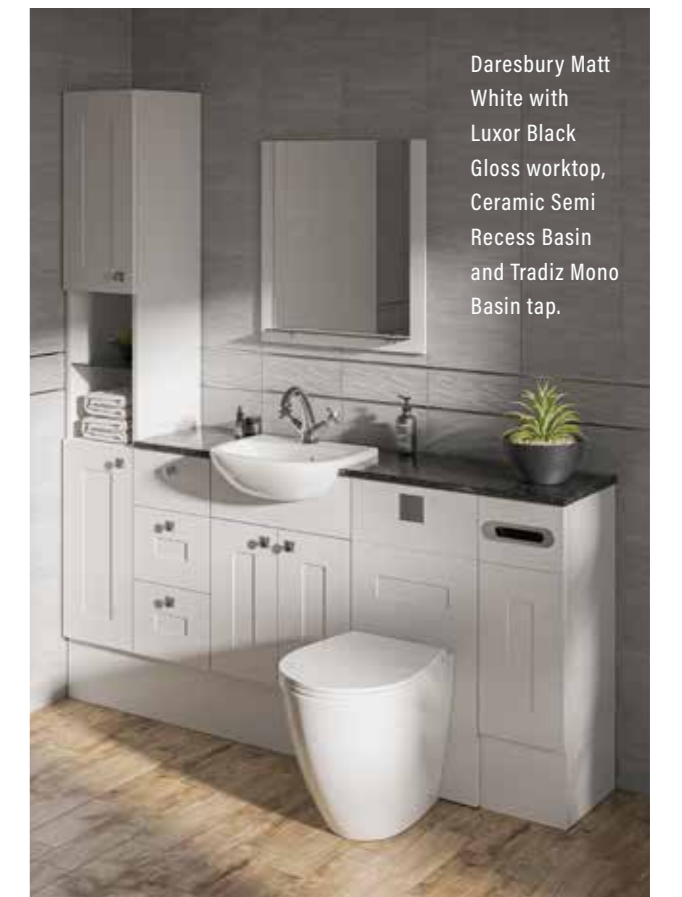

Daresbury Matt Kashmir shown with traditional Serenada BTW pan and basin. Hacienda Black worktops and optional T&G cladding only available in the Daresbury range. Handles BCHA893.

Daresbury Matt White with Luxor Black Gloss worktop, Ceramic Semi Recess Basin and Tradiz Mono Basin tap.