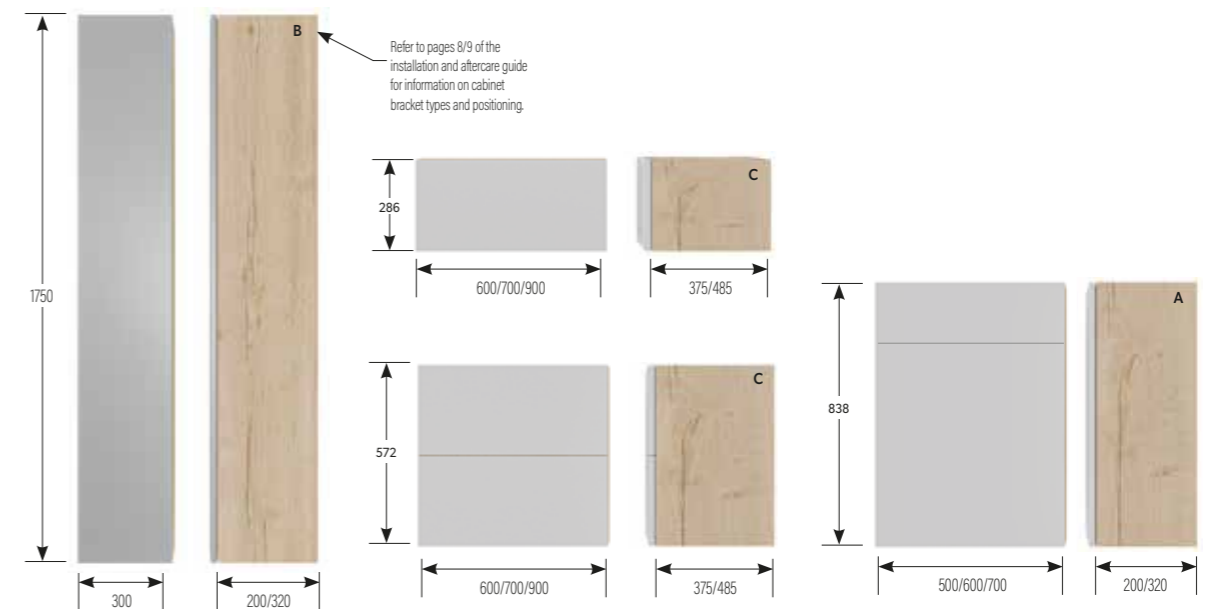

Design cabinets available in sizes as specified below.
Depths are excluding fascia