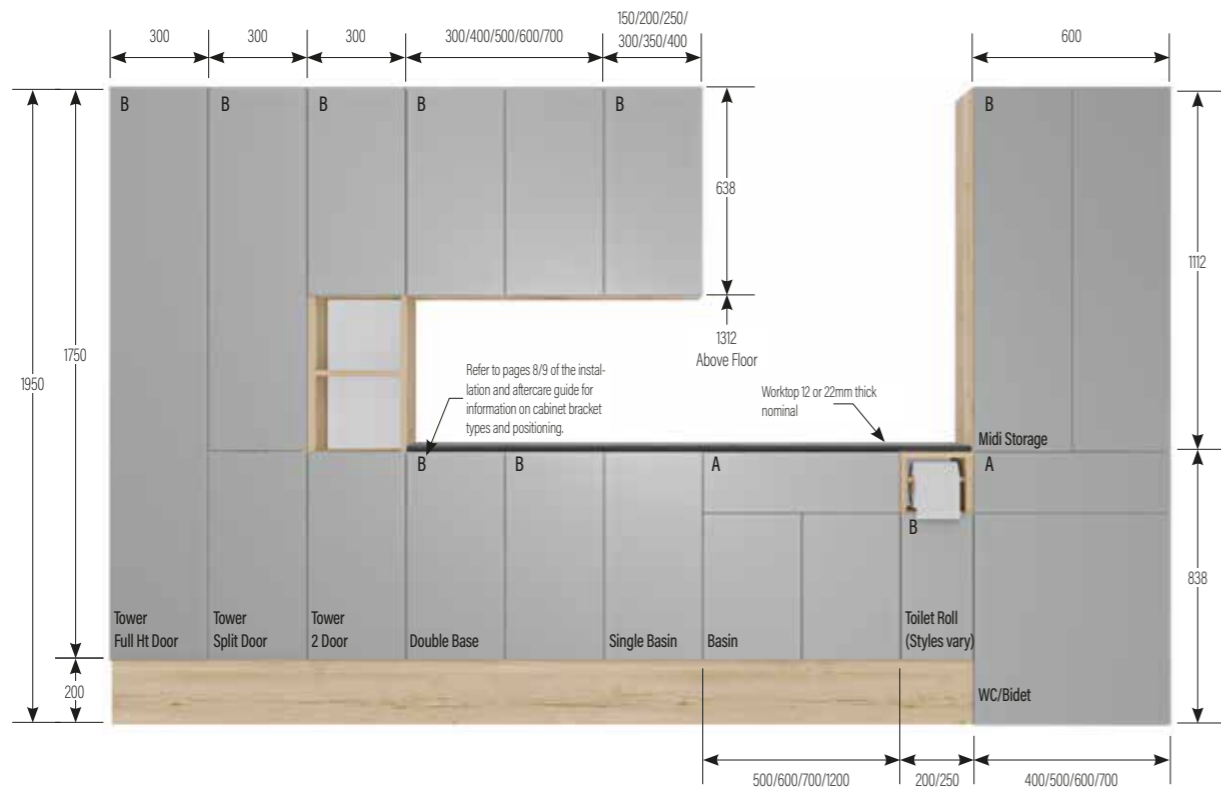

SPACE UNIT SIZE OPTIONS

Space cabinets available in both Slimline and Standard depths.
Slimline cabinet 200mm deep (excluding fascia).
Standard cabinet 320mm deep (excluding fascia).