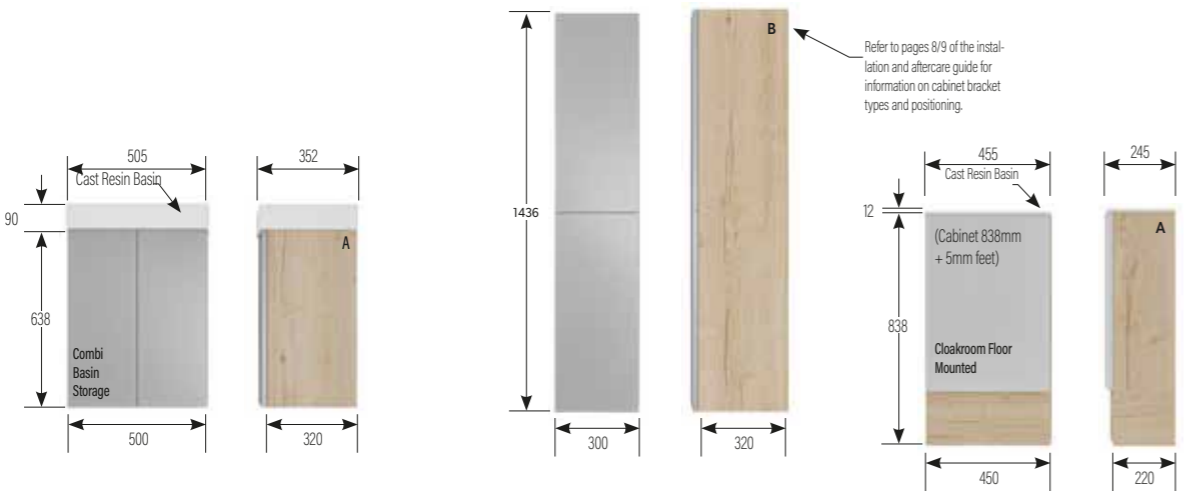

PLANNING

Style cabinets available in sizes as specified below.
Depths are excluding fascia